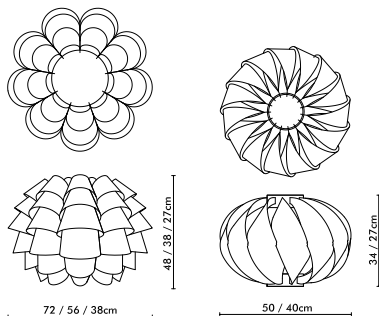

The light of wood

The veneer lamp shades were first designed in 1962 by Nives and Franc Vehovar. Back then, the lights were completely handmade and were never mass produced. Fifty years later, with some changes in design and with the help of contemporary technologies, we have compiled an extended family of lights. New sizes, forms and usages were added in a wide range of wood veneers.

Design: Kaja Lipnik Vehovar
and Arne Vehovar

bio.

KUBUS

Kubus interior d. o. o.
Vegova 2, SI-1000 Ljubljana
Slovenia
T: +386 (0)1 426 90 15
kubus@kubus-interier.si
www.kubus-interier.si

SLOVENIA
DESIGN |
Show room
2016 | mi
no

SPIRIT SLOVENIJA | I FEEL SLOVENIA
PUBLIC AGENCY OF THE
REPUBLIC OF SLOVENIA

REPUBLIC OF SLOVENIA
MINISTRY OF ECONOMIC DEVELOPMENT
AND TECHNOLOGY

Lesarski grozd
Wood Industry Cluster